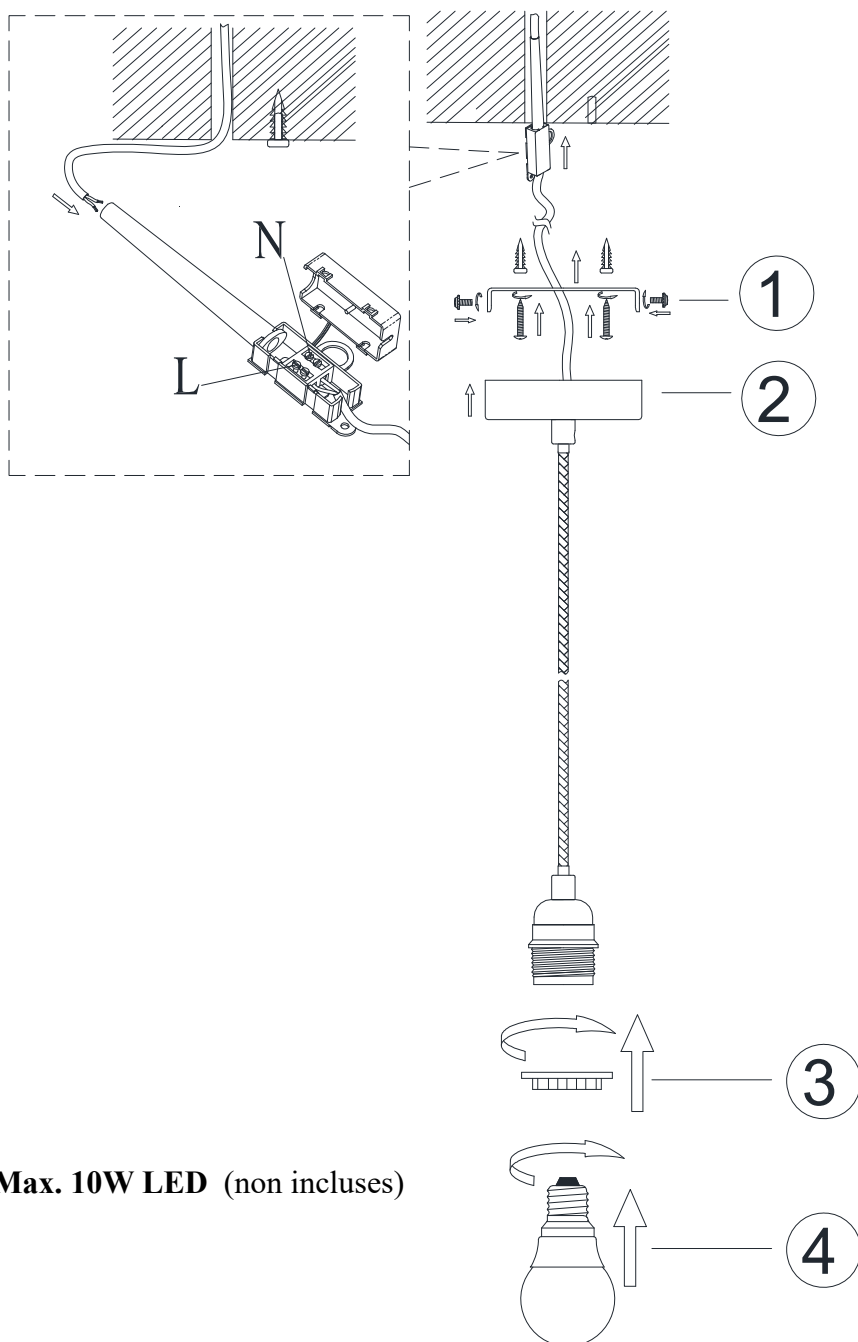

NOTICE DE MONTAGE

ITEM NO.: PMTD085-1

CONCEPT NO: GK1385

E27 Max. 10W LED (non incluses)