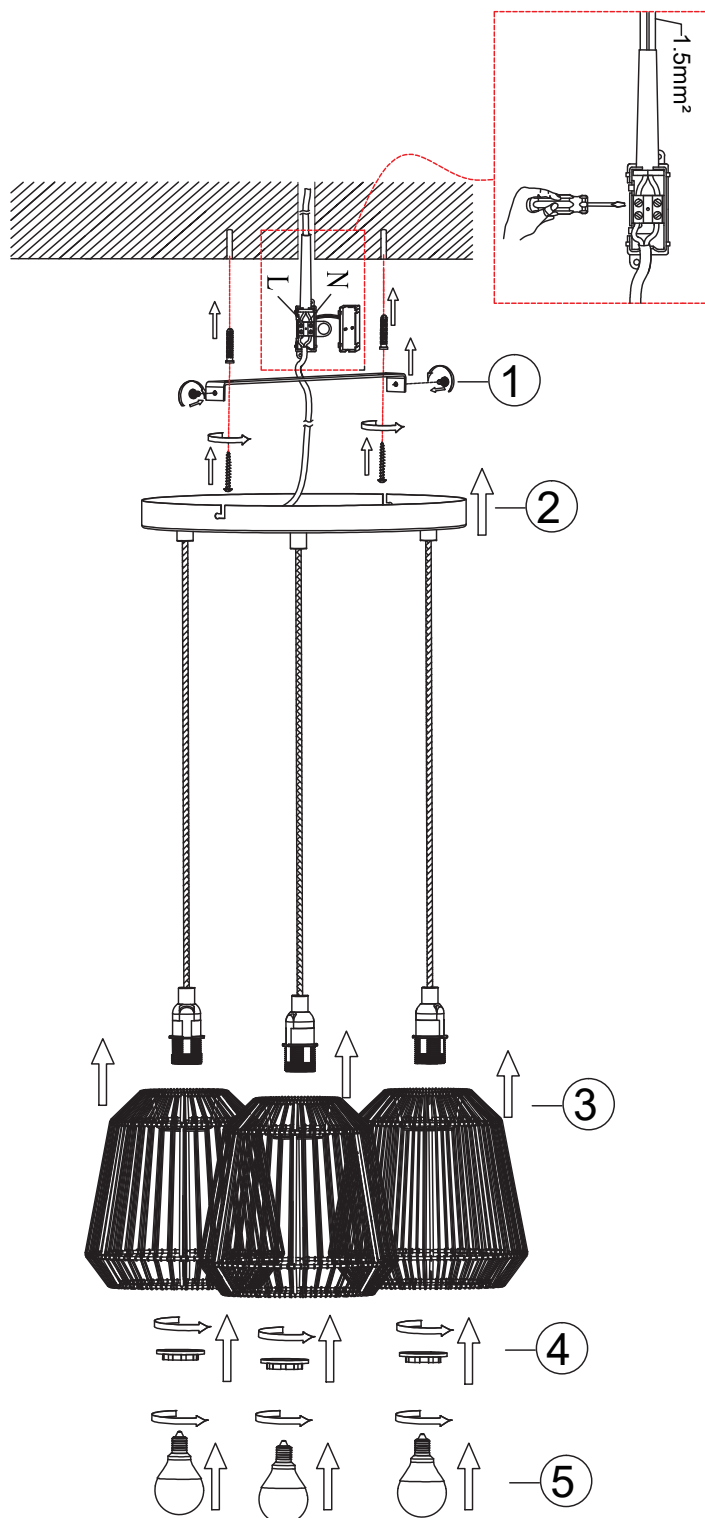

2

N(BLEU): NEUTRE
N(BLUE): NEUTRAL
L(MARRON): PHASE
L(BROWN): LIVE

3 x LED E14, 10W
(non incluses)

A usage intérieur uniquement