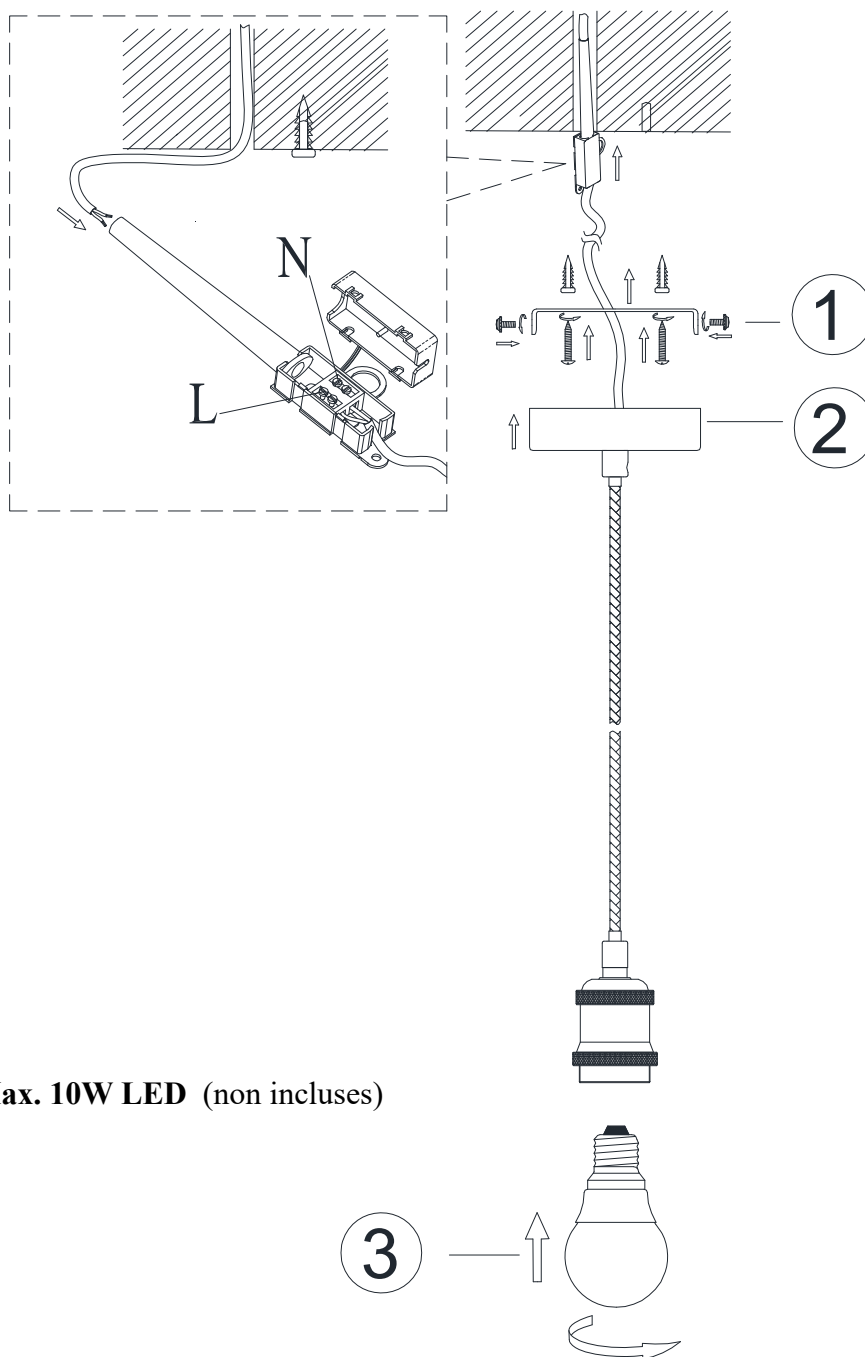

NOTICE DE MONTAGE

ITEM NO.: PMTD083-1

CONCEPT NO: GK1376

E27 Max. 10W LED (non includes)